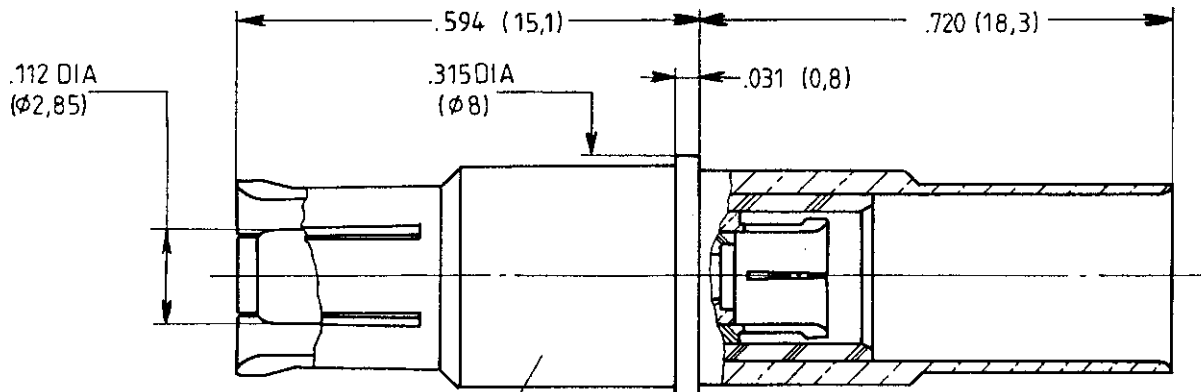

RADIALL®

MULTIPIN CONNECTOR

SALES DRAWING

618 062001

Edition : _____

Page /

TITRE : CONCENTRIC TWINAX SOCKET CONTACT SIZE 8 - ENVIRONMENTAL

SERIE : MPX

CABLES : EN 3375 AND MIL.C.17/176 00002

SOCKET BODY CONTACT WITH PIN INTERMEDIATE CONTACT SUBASSEMBLY

SOCKET CENTER CONTACT ASSEMBLY

INTERMEDIATE CONTACT CRIMP POT

REAR INSULATOR

FERRULE FOR SINGLE BRAID

FERRULE FOR DOUBLE BRAID