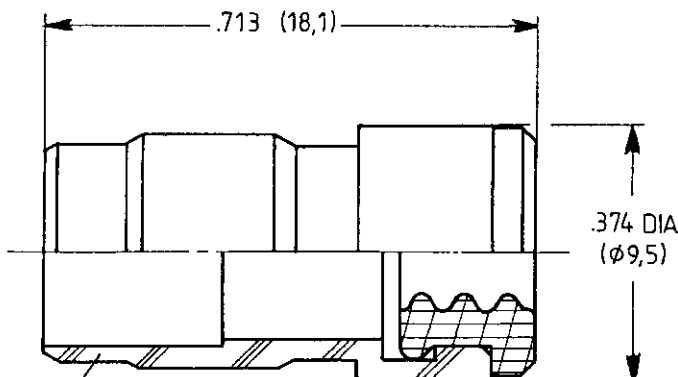

CABLES : EN 3375 AND MIL.C.17/176 00002

SOCKET BODY CONTACT WITH PIN INTERMEDIATE CONTACT SUBASSEMBLY

SOCKET CENTER CONTACT ASSEMBLY

INTERMEDIATE CONTACT CRIMP POT

REAR INSULATOR

FERRULE FOR SINGLE BRAID

FERRULE FOR DOUBLE BRAID