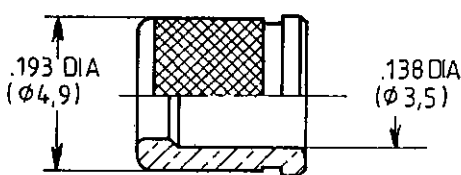

CABLES : EN 3375 AND MIL.C.17/176 00002

SOCKET BODY CONTACT WITH PIN INTERMEDIATE CONTACT SUBASSEMBLY

SOCKET CENTER CONTACT ASSEMBLY

INTERMEDIATE CONTACT CRIMP POT

REAR INSULATOR

FERRULE FOR SINGLE BRAID

FERRULE FOR DOUBLE BRAID