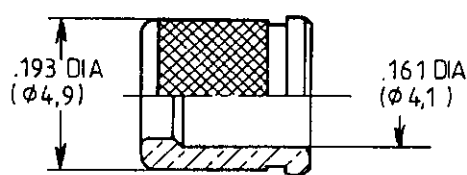

CABLES : EN 3375 AND MIL.C.17/176 00002

SOCKET BODY CONTACT WITH PIN INTERMEDIATE CONTACT SUBASSEMBLY

SOCKET CENTER CONTACT ASSEMBLY

INTERMEDIATE CONTACT CRIMP POT

REAR INSULATOR

FERRULE FOR SINGLE BRAID

FERRULE FOR DOUBLE BRAID